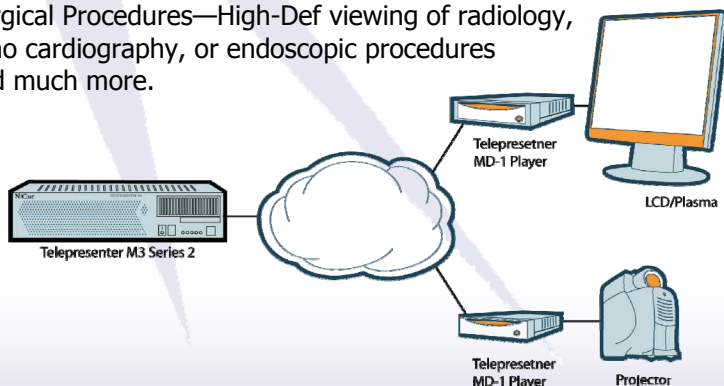

APPLICATIONS

- ✓ Schools and Universities—Classroom Overflow
- ✓ Government Agencies—Training Rooms, Briefing Centers
- ✓ Convention Centers—Event kiosks, Keynote Broadcast
- ✓ Hotels and Airports—Live Digital Signage content
- ✓ Corporate Events—Remove viewing, Cafeteria displays, extended meeting rooms, etc
- ✓ Surgical Procedures—High-Def viewing of radiology, echo cardiography, or endoscopic procedures
- ✓ and much more.